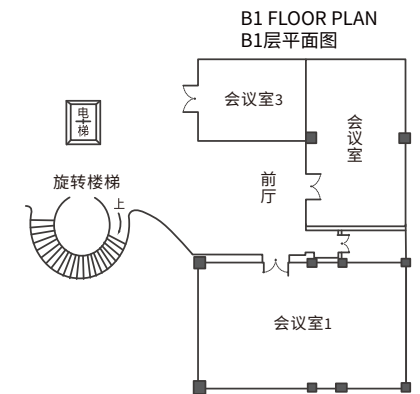

MEETING

Offering you the upmost corporate experience in the classical and elegant city of Huangshi. Tonino Lamborghini Huangshi / Cihu Lake provides you 8 multi-function rooms and a Grand Ballroom with state of the art conference facilities, can accommodate 1,200 guests, covers an area of 2,400m².

A personalized sales team will look after every need with the most care, ensuring that every aspect of your meeting will be as smooth as possible. We customize our services to your needs.