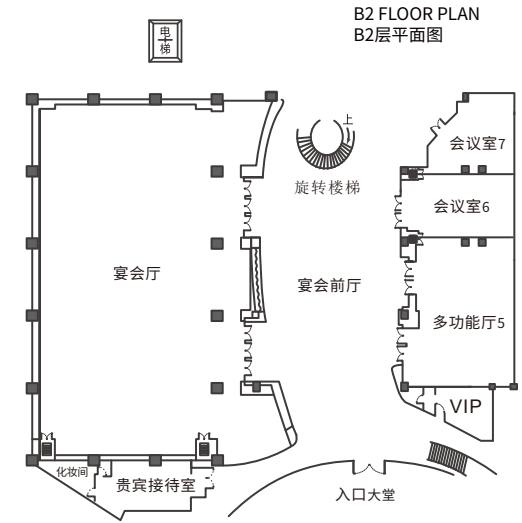

客房与套房

酒店拥有360间客房和套房与独有的湖景相映，设施一应俱全，呈现宽广舒适的入住空间。均配有全景落地窗，您可将如诗如画的磁湖美景尽收眼底，或尽览青翠葱郁的园林之美，感受城市喧嚣之外的宁谧。无论商务还是休闲，我们都能为您提供您需要的一应设施。

ROOMS & SUITES

The hotel features 360 luxury guest rooms and suites, all fully equipped with facilities and quality amenities. Over sized guest rooms and Suites can enjoy the Magnetic Lake blue sky, lush and pleasant garden with the beautiful green mountains. Whether you are here on business or pleasure, you will find facilities specifically designed to meet your needs.

宴会及会议

华丽高雅的宴会厅及8间设施先进齐备的多功能厅，占地总面积为2,400平方米最大容量可为1,200人同时提供优雅舒适的就餐氛围与高效便捷的会议环境。专业的会务人员事无巨细地为您量身定做会议方案，让您从繁琐的会议细节中抽身，轻松实现完美的会议。

MEETING

Offering you the upmost corporate experience in the classical and elegant city of Huangshi. Tonino Lamborghini Huangshi / Cihu Lake provides you 8 multi-function rooms and a Grand Ballroom with state of the art conference facilities, can accommodate 1,200 guests, covers an area of 2,400m².